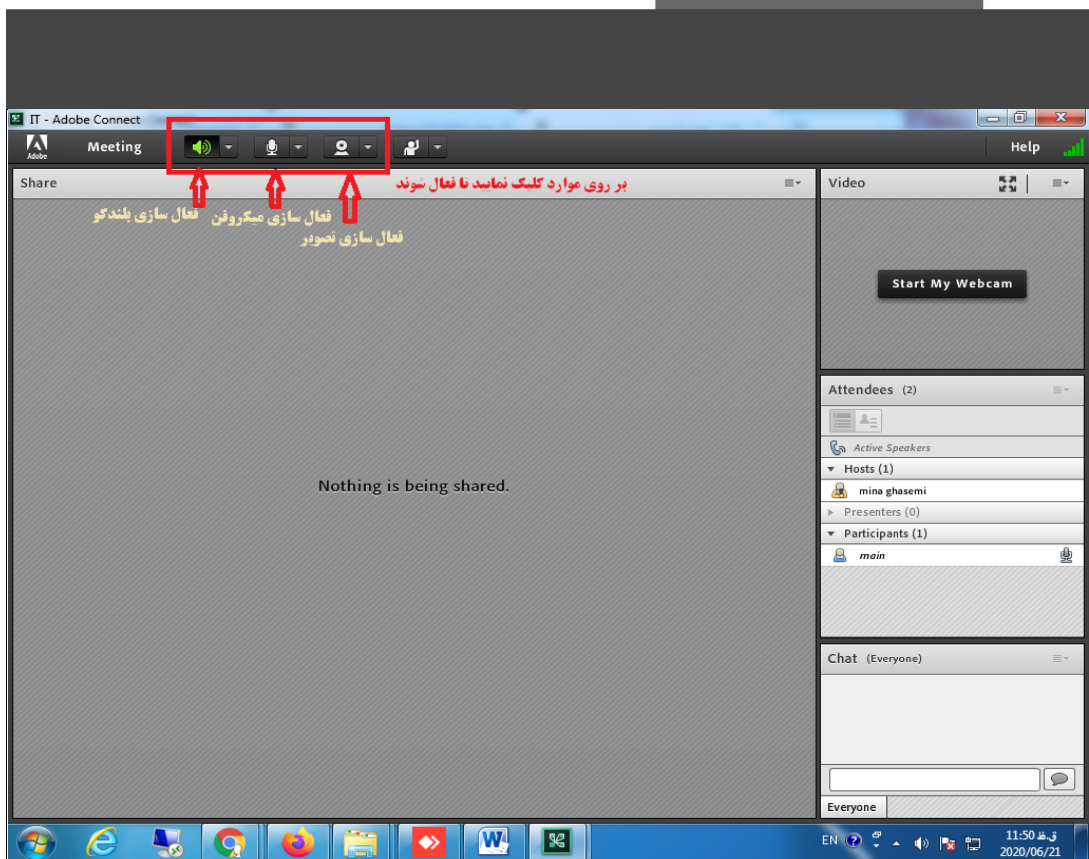

IT

The meeting has not yet started. You will be able to access the meeting once the host arrives. Please wait.

منتظر باشید